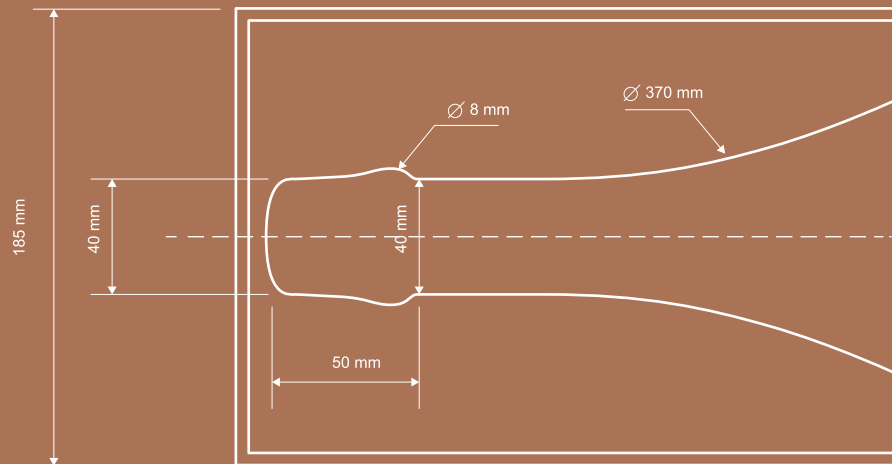

Creative and innovative, **Embalcut** links the know-how acquired over four decades with technology and bold design, from the conception to production of high quality and great value packaging. The technology available and the flexibility of their manufacturing processes, allows Embalcut to provide perfectly customized packaging solutions.

Embalcut develops projects in the design and manufacture of packaging for some of the most prestigious brands of cutlery, cosmetic, footwear, textile, wine and gourmet products. Has the technology to work with different kinds of materials and can find appropriate solutions in different combinations of internal and external packaging, such as wood/cardboard, wood/flock, paper/cardboard, etc.

EMBALCUT, WE CREATE PACKAGING SOLUTIONS